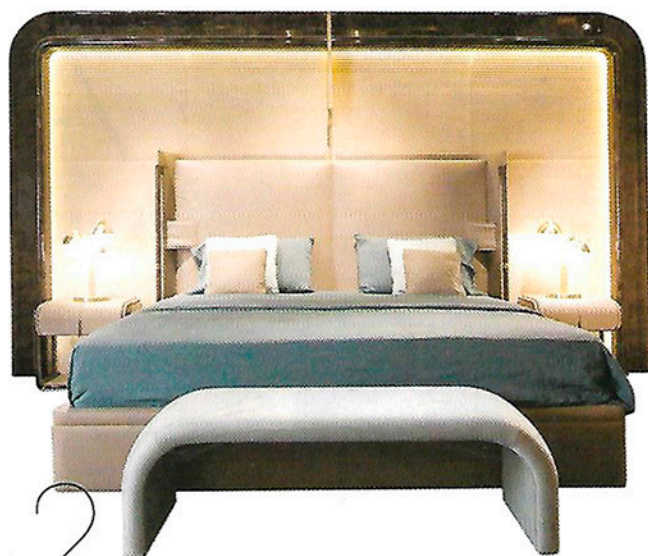

www.elledecor.in

ELLE DECOR

JUNE - JULY 2018, ₹150

Karim Rashid
FOR THE 100TH ISSUE

THE CROWDSOURCED SPECIAL
100 CONTRIBUTORS, 1 MILESTONE EDITION

TOP PICKS AT SALONE SINKABLE BEDS

Cosy sleep fortresses that urge you hit the snooze button and stay in

1. Designed by Andrea Parisio, Cliff Modular bed features a wall fixed, L shaped frame with its base and wooden headboard available in finishes like stained oak, lacquers or in a combination of both. Website: www.meridiani.it 2. Eclipse bedroom set by Milan based architect Andrea Bonini, comes with a rounded bench to be placed at the foot and a ethereal design for the bedside tables and its four drawer dressers. Website: www.turri.it 3. Envisioned by Carlo Colombo, Park Uno has a matte metal and glossy brown nickel structure. Website: www.poliform.it 4. With a profile covered in leather or fabric, the majestic Ripley, part of the Fabio Bonfa collection, is a padded bed with a quilted headboard embedded within its frame. Website: www.visionnaire-home.com 5. Imagined by Italian designer Mauro Lipparini, Bridge is a multifunctional bed that boasts cabinets with lights and a headboard featuring two upholstered, reclinable cushions. Website: www.misuraemme.it 6. Dorothy showcases a modern design with its linear base and a padded headboard bearing subtle stitching that creates a geometric three dimensional effect. Website: www.operacontemporary.com